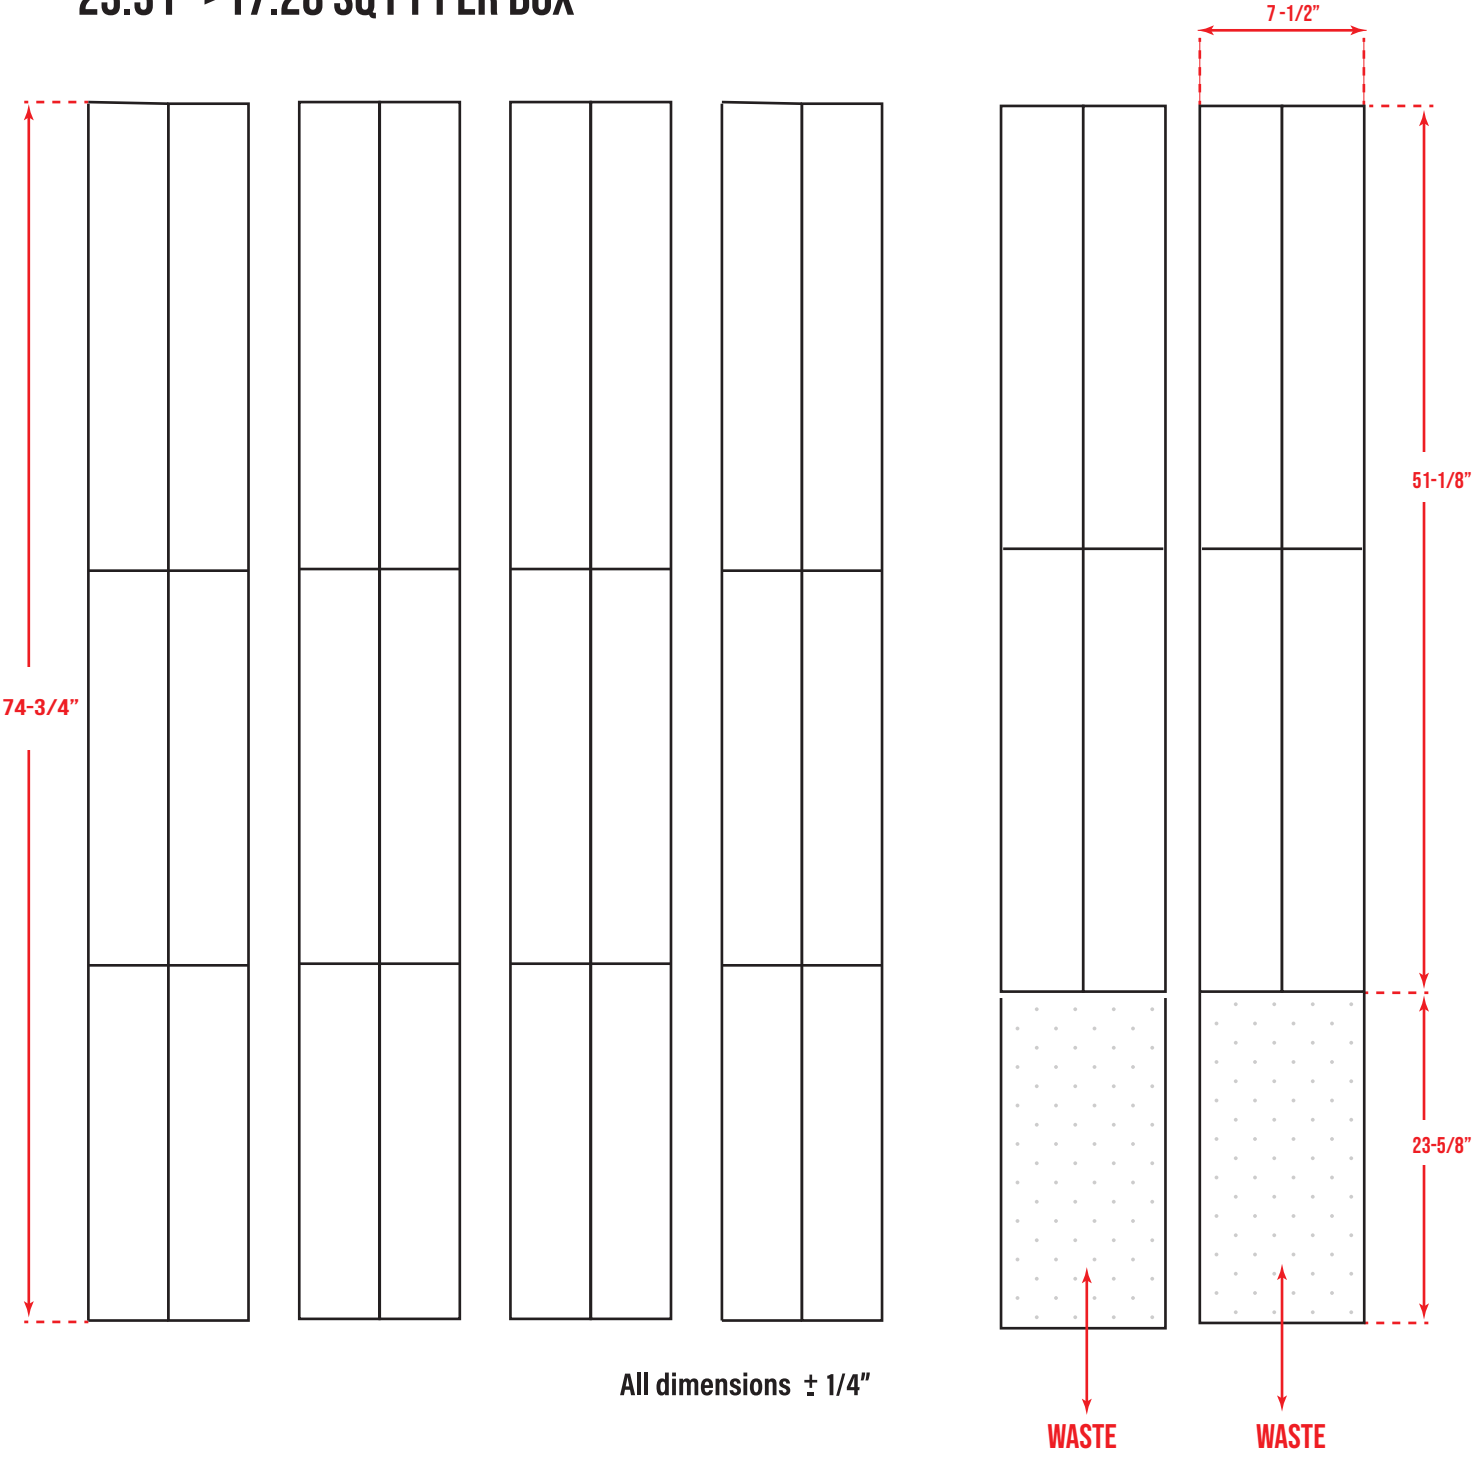

ADM FLOORING'S

7-1/2" STRAIGHT PLANK CUT INTO HERRINGBONE

23.31 -> 17.28 SQ FT PER BOX

0.54 SQ. FT. PER HERRINGBONE PLANKS