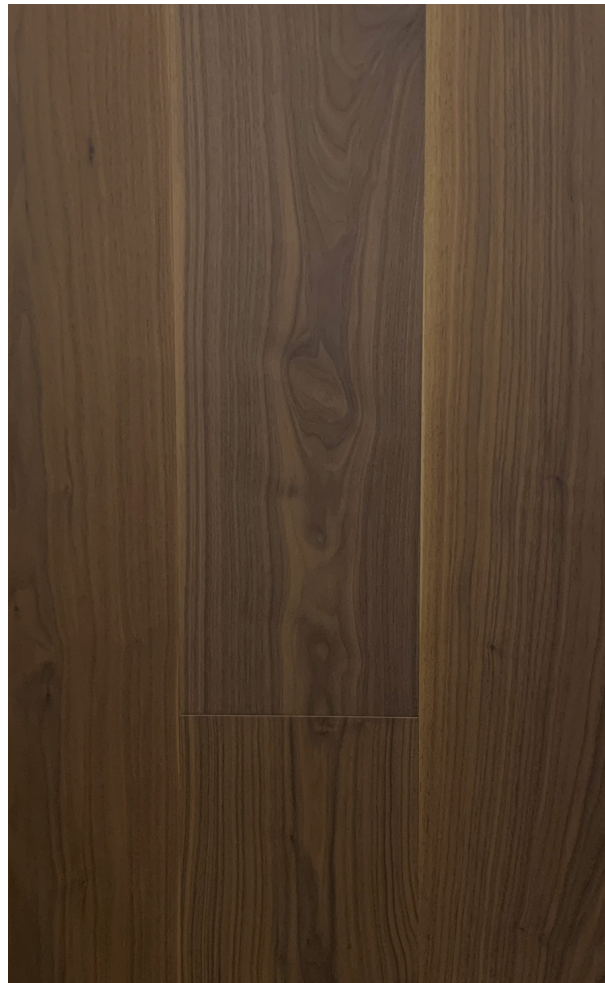

# ILOMA DK

Part Of The Novara Collection

## PRODUCT DESCRIPTION

Iloma DK's wear layer is constructed from 4mm solid American Walnut Hardwood and its core is comprised of layers of plywood. Straight Plank flooring is one of the most sought after hardwood choices in the US. All of these layers combined result in a 5/8" total plank thickness and each plank measuring 8-5/8" in width.

Each box of Iloma DK contains 20.84 square feet of engineered hardwood. It has Wire Brushed surface texture and the planks are Random up to 7ft (Most pieces are 7ft) long. Our flooring is constructed from layers of plywood, topped with a solid American Walnut veneer.