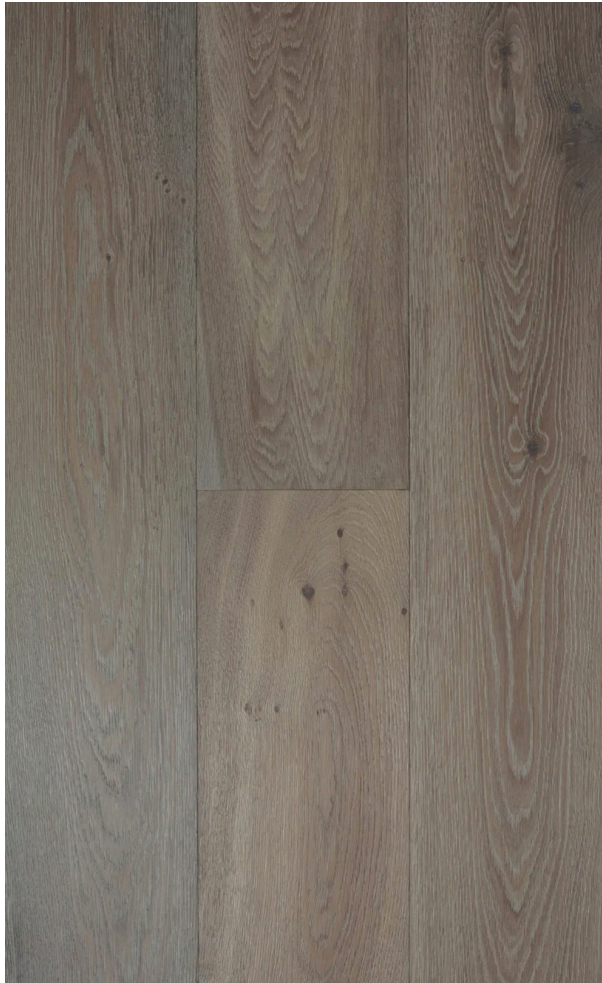

## PRODUCT DESCRIPTION

Pistoria (Oil)'s wear layer is constructed from 4mm solid European White Oak Hardwood and its core is comprised of layers of plywood. Straight Plank flooring is one of the most sought after hardwood choices in the US. All of these layers combined result in a 5/8" total plank thickness and each plank measuring 8-5/8" in width.

With flooring manufactured by ADM, you can set up the ageless look of European White Oak engineered hardwood flooring by implementing your own design expertise to the color and finish. ADM Flooring collections provide customers with a product perfectly made for their home and budget. Pistoria (Oil) guarantees an economical choice within our ABCD (Character) grade. We assure you that it will give a modern feel to your current or upcoming renovation with its classic Grey European White Oak color and style combination.

Each box of Pistoria (Oil) contains 31.30 square feet of engineered hardwood. It has Wire Brushed surface texture and the planks are Random up to 7ft (Most pieces are 7ft) long. Our flooring is constructed from layers of plywood, topped with a solid European White Oak veneer.

## PRODUCT DESIGN AND SPECIFICATIONS

<b>Bevel:</b> Micro	<b>Plank Connection:</b> Tongue and Groove
<b>Collection:</b> Novara	<b>Plank Length:</b> Random Up to 7ft (Most pieces are 7ft)
<b>Color:</b> Grey	<b>Plank Thickness:</b> 5/8"
<b>Construction:</b> Engineered Hardwood	<b>Plank Width:</b> 8-5/8"
<b>Finish:</b> UV Lacquer	<b>Sq.ft per Box:</b> 31.30
<b>Grade:</b> ABCD (Character)	<b>Texture:</b> Wire Brushed
<b>Installation Pattern:</b> Straight Plank	<b>Wear Layer:</b> 4mm
<b>Janka Rating:</b> 1360	<b>Wood Species:</b> European White Oak
<b>Oil Finish:</b> Natural	